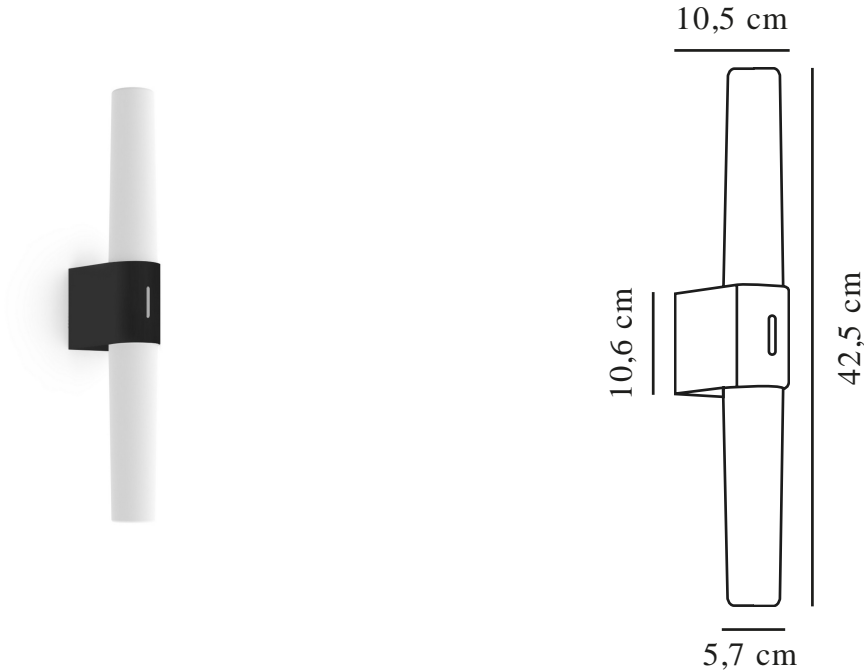

# HELVA DOUBLE BASIC | WALL LIGHT | BLACK

2015311003

nordlux®

Voltage (V): 230 Volt  
IP degree: IP44  
Class (Class 1, Class 2, Class 3):  
Class 2 (Double isolated)  
Socket type: LED Module

Primary material: Plastic  
Secondary material: Plastic  
Colour: Black

Width (cm): 5.7  
Length (cm): 42.5  
EAN: 5704924002588  
TUN: 2113339  
Item Number: 2015311003  
Pcs Per Master Carton: 3  
Sales Box Height (cm): 6

Sales Box Width(cm): 14  
Sales Box Depth (cm): 43  
Sales Box Volume m³ : 0.0036  
Product net weight (kg): 0.48

Brightness of light (Lumen): 900  
Colour temperature (Kelvin): 3000  
Ra-value : 90  
Lifetime (hours): 25000  
Energy class: F  
Actual watt (W): 0

- Cabinet bracket included
- Vertical and horizontal installation possible
- 5-year LED guarantee

Helva Double Basic is a modern and minimalistic wall lamp with integrated LED that with its high IP degree, IP44, is suitable for humid areas such as the bathroom.

The wall lamp emits a beautiful and natural light, RA90, that is turned on and off using the wall switch. Helva Double Basic can both be installed vertically and horizontally which allows you to frame all the sides of your mirror to create the perfect lighting. However, if you prefer mounting the lamp on a cabinet this can easily be done thanks to the included cabinet bracket.