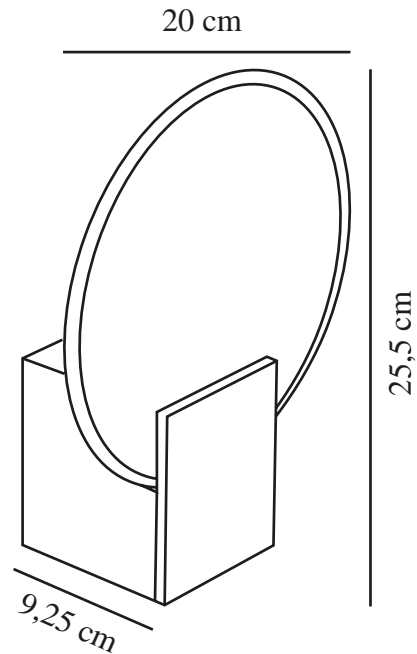

HESTER | WALL LIGHT | WHITE

2015391001

nordlux®

Voltage (V): 230 Volt
IP degree: IP44
Class (Class 1, Class 2, Class 3):
Class 2 (Double isolated)
Socket type: LED Module

Primary material: Plastic
Secondary material: Glass
Colour: White

Height (cm) : 25.5
Width (cm): 9.25
Length (cm): 20
EAN: 5704924002649
TUN: 2113346
Item Number: 2015391001
Pcs Per Master Carton: 3
Sales Box Height (cm): 11

Sales Box Width(cm): 22
Sales Box Depth (cm): 22
Sales Box Volume m³ : 0.0053
Product net weight (kg): 0.58