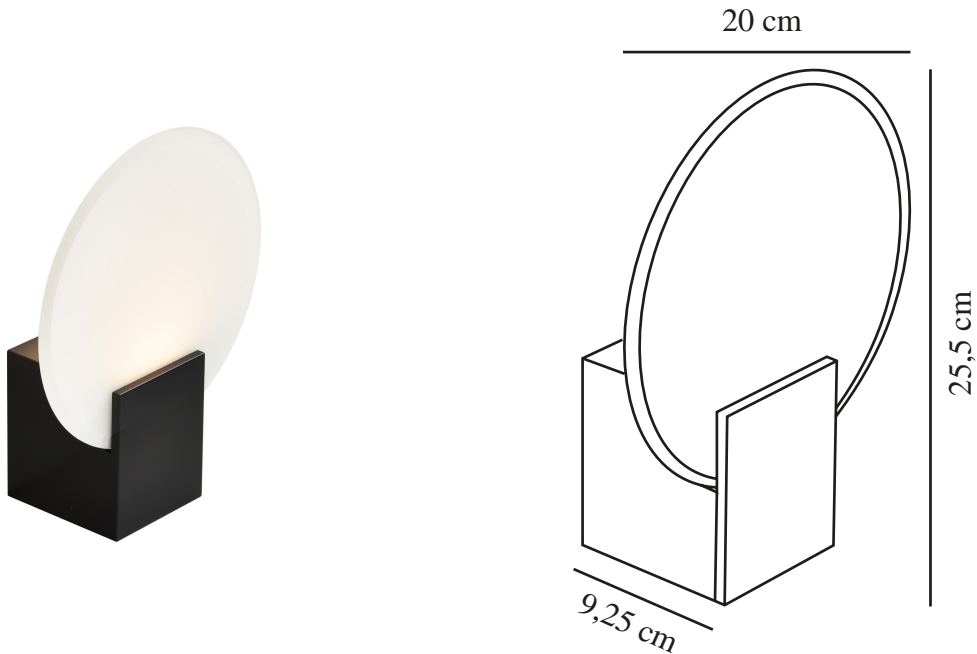

HESTER | WALL LIGHT | BLACK

2015391003

nordlux®

Voltage (V): 230 Volt
IP degree: IP44
Class (Class 1, Class 2, Class 3):
Class 2 (Double isolated)
Socket type: LED Module

Primary material: Plastic
Secondary material: Glass
Colour: Black

Height (cm) : 25.5
Width (cm): 9.25
Length (cm): 20
EAN: 5704924002656
TUN: 2113347
Item Number: 2015391003
Pcs Per Master Carton: 3
Sales Box Height (cm): 11

Sales Box Width(cm): 22
Sales Box Depth (cm): 22
Sales Box Volume m³ : 0.0053
Product net weight (kg): 0.58

Brightness of light (Lumen): 900
Colour temperature (Kelvin): 3000
Ra-value : 90
Lifetime (hours): 25000
Energy class: F
Actual watt (W): 9.5

- 3-step Moodmaker™ dimming by your regular wall switch • Night light (60 lumen)
- Tempered frosted cut glass • 5-year LED guarantee

Hester is a modern and dimmable wall lamp where the shade is beautifully made out of tempered frosted cut glass. The combination of the high degree of protection, IP44, and the integrated 3-step dimmable Moodmaker™ makes Hester perfect for creating lighting in the bathroom.