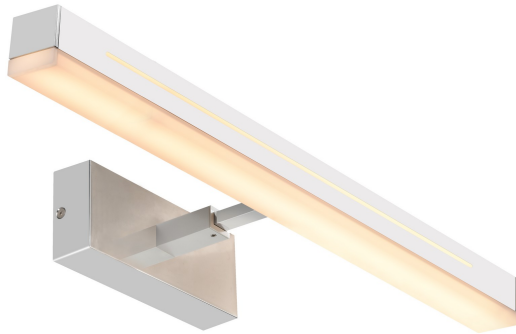

# OTIS 60 | WALL LIGHT | CHROME

2015411033

nordlux®

Voltage (V): 230 Volt

IP degree: IP44

Class (Class 1, Class 2, Class 3):

Class 2 (Double isolated)

Socket type: LED Module

Primary material: Aluminium

Secondary material: Plastic

Colour: Chrome

Height (cm) : 7.5

Width (cm): 60

EAN: 5704924002724

TUN: 2113360

Item Number: 2015411033

Otis is an elegant wall lamp that is perfect for the use in the bathroom due to its high degree of protection, IP44. Otis equipped with a 2 step-Moodmaker™ and can be installed both vertically and horizontally – making it perfect for your personal light wishes.

The 2-step Moodmaker™ allows you with one click on the standard wall switch to create natural light at a 100% brightness. While clicking another time enables a comfortable night light that will not completely wake you up when going to the bathroom during the night. Otis is a very practical lamp as it has a rotating reflector and an adjustable depth but also a memory and reset function that will remember your preference after having turned the light off/on five times. Moreover, a cabinet bracket is included which makes it easy to mount Otis on a cabinet.