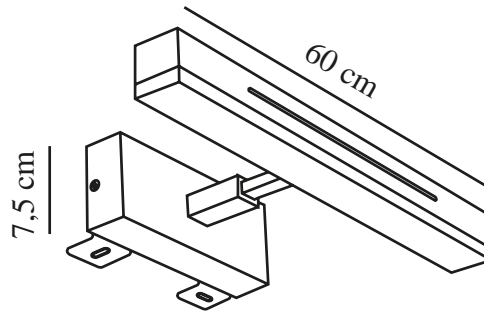

OTIS 60 | WALL LIGHT | CHROME

2015411033

nordlux®

Voltage (V): 230 Volt

IP degree: IP44

Class (Class 1, Class 2, Class 3):

Class 2 (Double isolated)

Socket type: LED Module

Primary material: Aluminium

Secondary material: Plastic

Colour: Chrome

Height (cm) : 7.5

Width (cm): 60

EAN: 5704924002724

TUN: 2113360

Item Number: 2015411033

Pcs Per Master Carton: 3

Sales Box Height (cm): 15.6

Sales Box Width(cm): 7.6

Sales Box Depth (cm): 60.8

Sales Box Volume m³ : 0.0072

Product net weight (kg): 0.82

Brightness of light (Lumen): 1650

Colour temperature (Kelvin): 3000

Ra-value : 90

Lifetime (hours): 25000

Energy class: F

Actual watt (W): 17

- 2-step Moodmaker™ by your regular wall switch • Night light (35 lumen) • Cabinet bracket included
- Tiltable lamp head • Vertical and horizontal installation possible • 5-year LED guarantee

Otis is an elegant wall lamp that is perfect for the use in the bathroom due to its high degree of protection, IP44. Otis equipped with a 2 step-Moodmaker™ and can be installed both vertically and horizontally – making it perfect for your personal light wishes.

The 2-step Moodmaker™ allows you with one click on the standard wall switch to create natural light at a 100% brightness. While clicking another time enables a comfortable night light that will not completely wake you up when going to the bathroom during the night. Otis is a very practical lamp as it has a rotating reflector and an adjustable depth but also a memory and reset function that will remember your preference after having turned the light off/on five times. Moreover, a cabinet bracket is included which makes it easy to mount Otis on a cabinet.

Nordlux
2015411033

A	
B	
C	
D	
E	
F	◀
G	

17
kWh/1000h

2019/2015