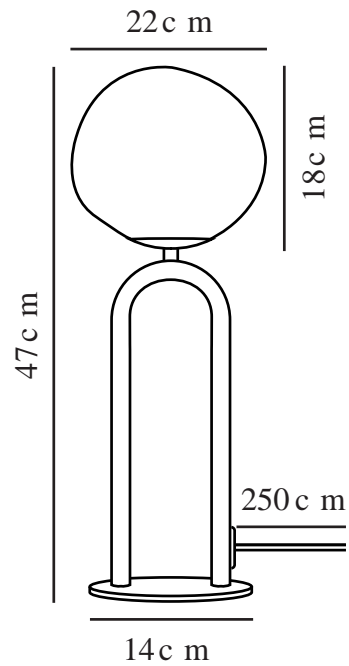

SHAPES | TABLE LAMP | BRASS

2120055035

Voltage (V): 230 Volt
IP degree: IP20
Maximum bulb wattage (W): 15
Class (Class 1, Class 2, Class 3):
Class 2 (Double isolated)
Socket type: E27
Switch placement: On the cable

Height (cm) : 47
Width (cm): 18
Tube Diameter (cm): 1.53
Shade Diameter (cm): 22
Shade Height (cm): 18
Length (cm): 22

Sales Box Height (cm): 30
Sales Box Width(cm): 37
Sales Box Depth (cm): 18.5
Sales Box Volume m³ : 0.0205
Product net weight (kg): 1.795

Primary material: Glass
Secondary material: Metal
Colour of the cable: Black
Length of the cable (cm): 250
Surface material of the cable:
Textile
Is the cable replaceable: False
Colour: Brass

EAN: 5704924004094
Item Number: 2120055035
Pcs Per Master Carton: 3

- Exclusive materials - shiny brass and opal glass • Soft and diffused light through the opalized glass shade
- Mouth blown asymmetrical glass

The Shapes series by Danish designer Maria Berntsen draws inspiration from elegant, organically shaped jewellery. The opal glass shade is carried out in a unique, asymmetrical form that plays beautifully together with the shiny brass base and creates a refined and intriguing expression. The lamp emits a soft and diffused light through the mouth blown glass shade that is perfect for working or relaxing.