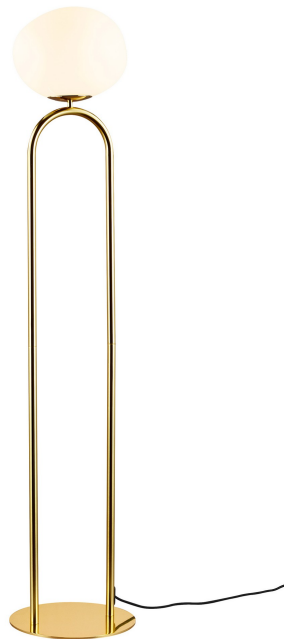

# SHAPES | FLOOR LAMP | BRASS

2120074035

Voltage (V): 230 Volt  
IP degree: IP20  
Maximum bulb wattage (W): 15  
Class (Class 1, Class 2, Class 3):  
Class 2 (Double isolated)  
Socket type: E27  
Switch placement: On the cable

Height (cm) : 135  
Width (cm): 28  
Tube Diameter (cm): 1.9  
Shade Diameter (cm): 27  
Shade Height (cm): 22  
Lenght (cm): 28

Sales Box Height (cm): 33  
Sales Box Width(cm): 62.5  
Sales Box Depth (cm): 28  
Sales Box Volume m<sup>3</sup> : 0.0578  
Product net weight (kg): 5.15

Primary material: Glass  
Secondary material: Metal  
Colour of the cable: Black  
Length of the cable (cm): 250  
Surface material of the cable:  
Textile  
Is the cable replaceable: False  
Colour: Brass

The Shapes series by Danish designer Maria Berntsen draws inspiration from elegant, organically shaped jewellery. The opal glass shade is carried out in a unique, asymmetrical form that plays beautifully together with the shiny brass base and creates a refined and intriguing expression. The lamp emits a soft and diffused light through the mouth blown glass shade that is perfect for working or relaxing.