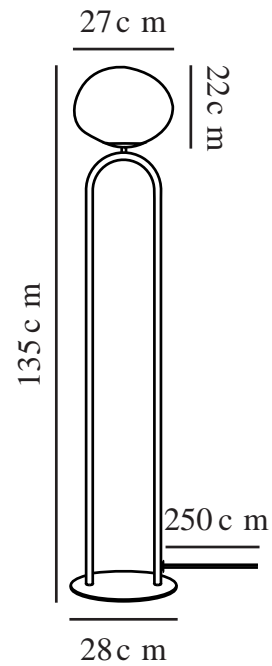

# SHAPES | FLOOR LAMP | BRASS

2120074035

Voltage (V): 230 Volt  
IP degree: IP20  
Maximum bulb wattage (W): 15  
Class (Class 1, Class 2, Class 3):  
Class 2 (Double isolated)  
Socket type: E27  
Switch placement: On the cable

Height (cm) : 135  
Width (cm): 28  
Tube Diameter (cm): 1.9  
Shade Diameter (cm): 27  
Shade Height (cm): 22  
Lenght (cm): 28

Sales Box Height (cm): 33  
Sales Box Width(cm): 62.5  
Sales Box Depth (cm): 28  
Sales Box Volume m<sup>3</sup> : 0.0578  
Product net weight (kg): 5.15

Primary material: Glass  
Secondary material: Metal  
Colour of the cable: Black  
Length of the cable (cm): 250  
Surface material of the cable:  
Textile  
Is the cable replaceable: False  
Colour: Brass

The Shapes series by Danish designer Maria Berntsen draws inspiration from elegant, organically shaped jewellery. The opal glass shade is carried out in a unique, asymmetrical form that plays beautifully together with the shiny brass base and creates a refined and intriguing expression. The lamp emits a soft and diffused light through the mouth blown glass shade that is perfect for working or relaxing.