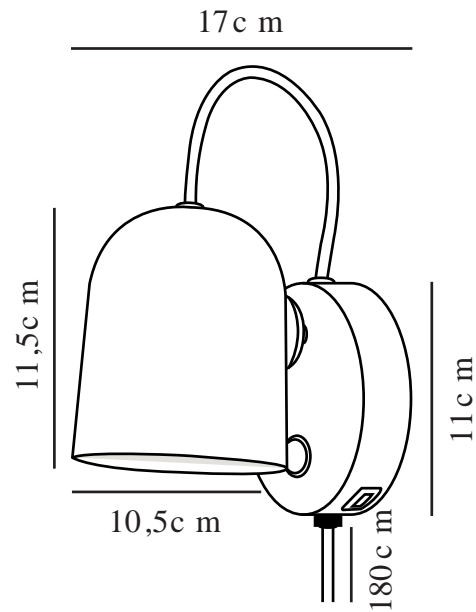

# ANGLE GU10 | WALL LIGHT | WHITE/TELEGREY

2120601001

Voltage (V): 220-240 Volt  
IP degree: IP20  
Maximum bulb wattage (W): 25  
Class (Class 1, Class 2, Class 3):  
Class 2 (Double isolated)  
Socket type: GU10  
Switch placement: On the wall  
base  
Parallel connection: False

Primary material: Metal  
Secondary material: Plastic  
Colour of the cable: White  
Length of the cable (cm): 180  
Surface material of the cable:  
Textile  
Is the cable replaceable: True

Colour: White/telegrey  
Height (cm) : 19.1  
Width (cm): 11  
Shade Diameter (cm): 10  
Lenght (cm): 11  
Tilt Angle (°): 170  
Turning Angle (°): 350

EAN: 5704924004162  
Item Number: 2120601001

Pcs Per Master Carton: 3  
Sales Box Height (cm): 19  
Sales Box Width(cm): 13.5  
Sales Box Depth (cm): 13.5  
Sales Box Volume m<sup>3</sup> : 0.0035  
Product net weight (kg): 0.54

- Satin soft, matt surface
- Magnet for easy adjustment of the shade
- USB port for charging your phone or other device

Angle wall light by Danish designer Maria Bernsten is a modern and timeless design that fits perfectly as a bedside light or above the bathroom mirror. The lamp is carried out in a playful and interactive design with a magnetically attached shade that can easily be adjusted to fit your needs. Turn, tilt or move the shade for a directional or indirect light. A USB charging port on the side conveniently lets you charge your phone or other device.