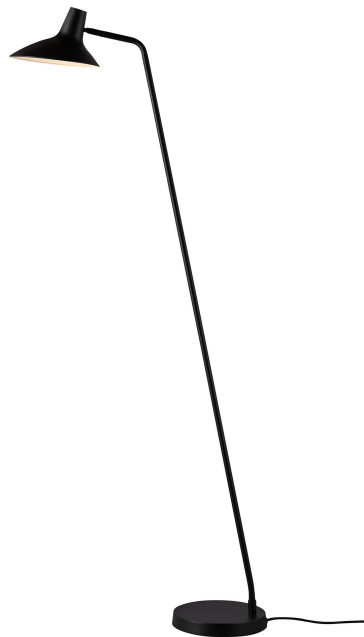

DARCI | FLOOR LAMP | BLACK

2120584003

Voltage (V): 220-240 Volt
IP degree: IP20
Maximum bulb wattage (W): 25
Class (Class 1, Class 2, Class 3):
Class 2 (Double isolated)
Socket type: E14
Switch placement: On the cable
Parallel connection: False

Primary material: Metal
Secondary material: Plastic
Colour of the cable: Black
Length of the cable (cm): 250
Surface material of the cable:
Textile
Is the cable replaceable: False
Colour: Black

Height (cm) : 143
Width (cm): 23
Tube Diameter (cm): 1.56
Shade Diameter (cm): 22.5
Shade Height (cm): 16.5
Outdoor base dimension (cm): 23
Length (cm): 58
Tilt Angle (°): 90
Turning Angle (°): 350

EAN: 5704924004261
Item Number: 2120584003
Pcs Per Master Carton: 2

Sales Box Height (cm): 93
Sales Box Width(cm): 35
Sales Box Depth (cm): 17.5
Sales Box Volume m³ : 0.057
Product net weight (kg): 4

- Solid, high quality materials
- Swivel/tilt joint for easy adjustment of lamp head
- On/off floor switch on cable

With a cool and industrial design, the Darci series by Bjørn + Balle is both a highly functional and aesthetic addition to your home. Perfect next to your sofa, armchair or any other place in your home that needs a stylish and functional light. The beautifully curved lamp head is easily adjusted whether you need it for reading, working or just adding the right ambience to the room. High quality materials with a satin soft, matt surface radiate a modern and streamlined look.