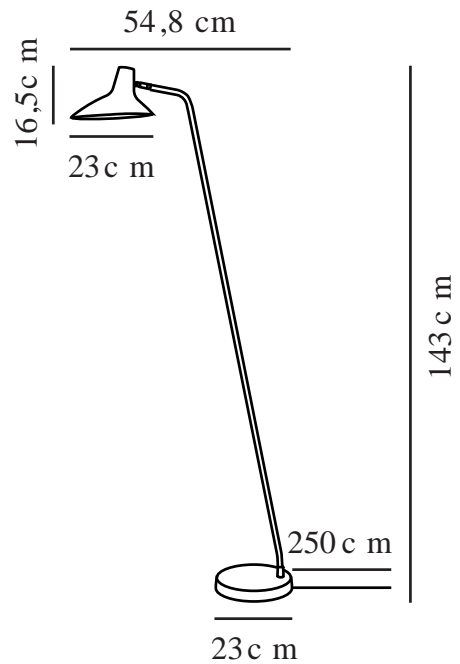

DARCI | FLOOR LAMP | BLACK

2120584003

Voltage (V): 220-240 Volt
IP degree: IP20
Maximum bulb wattage (W): 25
Class (Class 1, Class 2, Class 3):
Class 2 (Double isolated)
Socket type: E14
Switch placement: On the cable
Parallel connection: False

Primary material: Metal
Secondary material: Plastic
Colour of the cable: Black
Length of the cable (cm): 250
Surface material of the cable:
Textile
Is the cable replaceable: False
Colour: Black

Height (cm) : 143
Width (cm): 23
Tube Diameter (cm): 1.56
Shade Diameter (cm): 22.5
Shade Height (cm): 16.5
Outdoor base dimension (cm): 23
Length (cm): 58
Tilt Angle (°): 90
Turning Angle (°): 350

EAN: 5704924004261
Item Number: 2120584003
Pcs Per Master Carton: 2

Sales Box Height (cm): 93
Sales Box Width(cm): 35
Sales Box Depth (cm): 17.5
Sales Box Volume m³ : 0.057
Product net weight (kg): 4

- Solid, high quality materials
- Swivel/tilt joint for easy adjustment of lamp head
- On/off floor switch on cable