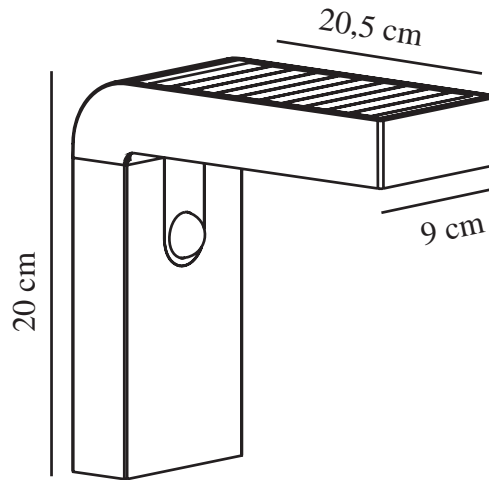

# ALYA SOLAR | WALL LIGHT | BLACK

2118231003

nordlux®

IP degree: IP44  
Class (Class 1, Class 2, Class 3):  
Class 3 (12V)  
Socket type: SolarLed

Primary material: Plastic  
Suitable for Seaside: False  
Colour: Black

Height (cm) : 20  
Width (cm): 9  
Projection (cm): 20.5

EAN: 5704924004971  
TUN: 2140660  
Item Number: 2118231003  
Pcs Per Master Carton: 3  
Sales Box Height (cm): 22

Sales Box Width(cm): 11.5  
Sales Box Depth (cm): 15.5  
Sales Box Volume m<sup>3</sup> : 0.0039  
Product net weight (kg): 0.635