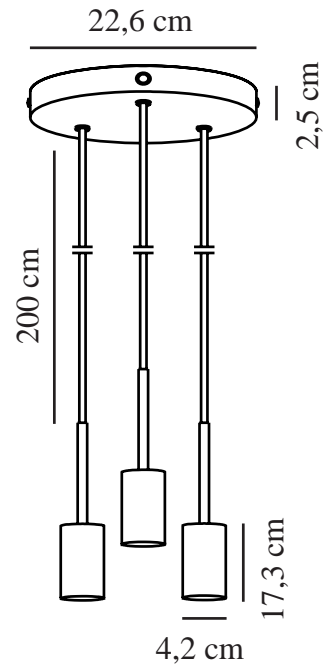

# PACO 3-SPOT | CEILING PENDANT | BRASS

2112063035

nordlux®

Voltage (V): 230 Volt  
IP degree: IP20  
Maximum bulb wattage (W): 3x25  
Class (Class 1, Class 2, Class 3):  
Class 2 (Double isolated)  
Socket type: E27

Height (cm) : 17.3  
Width (cm): 18.1  
Tube Diameter (cm): 0.9  
Shade Diameter (cm): 4.2  
Lenght (cm): 4.2

Pcs Per Master Carton: 3  
Sales Box Height (cm): 24  
Sales Box Width(cm): 24  
Sales Box Depth (cm): 10.5  
Sales Box Volume m<sup>3</sup> : 0.006  
Product net weight (kg): 1.024

Primary material: Metal  
Colour of the cable: Black  
Length of the cable (cm): 200  
Is the cable replaceable: False  
Colour: Brass

EAN: 5704924005244  
TUN: 2148670  
Item Number: 2112063035

• Minimalist and modern style • Create your own design expression with a decorative bulb