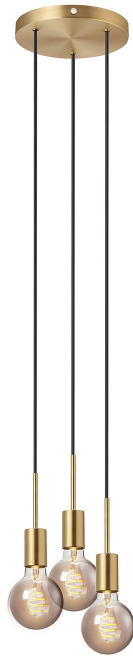

# PACO 3-SPOT | CEILING PENDANT | BRASS

2112063035

nordlux®

Voltage (V): 230 Volt  
IP degree: IP20  
Maximum bulb wattage (W): 3x25  
Class (Class 1, Class 2, Class 3):  
Class 2 (Double isolated)  
Socket type: E27

Height (cm) : 17.3  
Width (cm): 18.1  
Tube Diameter (cm): 0.9  
Shade Diameter (cm): 4.2  
Lenght (cm): 4.2

Pcs Per Master Carton: 3  
Sales Box Height (cm): 24  
Sales Box Width(cm): 24  
Sales Box Depth (cm): 10.5  
Sales Box Volume m<sup>3</sup> : 0.006  
Product net weight (kg): 1.024

Primary material: Metal  
Colour of the cable: Black  
Length of the cable (cm): 200  
Is the cable replaceable: False  
Colour: Brass

EAN: 5704924005244  
TUN: 2148670  
Item Number: 2112063035

• Minimalist and modern style • Create your own design expression with a decorative bulb

With a streamlined and minimalist design, the Paco series can be styled to fit perfectly to your own personal taste. Add a big and decorative bulb to create the perfect, cosy ambience.

The combination of brass and decorative bulbs creates an elegant and light design expression.