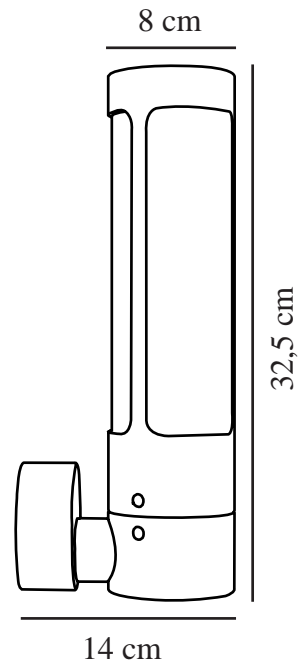

HELIX | WALL LIGHT | CORTEN

77479938

nordlux®

Voltage (V): 230 Volt
IP degree: IP44
Maximum bulb wattage (W): 8
Class (Class 1, Class 2, Class 3):
Class 1 (Earth contact)
Socket type: GU10
Parallel connection: True

Height (cm) : 32.5
Lenght (cm): 14
EAN: 5704924005893
TUN: 2140718
Item Number: 77479938

Pcs Per Master Carton: 3
Sales Box Height (cm): 34
Sales Box Width(cm): 8.5
Sales Box Depth (cm): 14.5
Sales Box Volume m³ : 0.0042
Product net weight (kg): 1.42