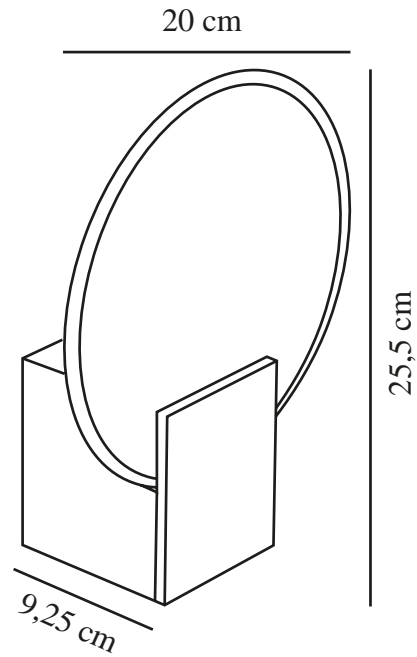

HESTER | WALL LIGHT | WOOD FOIL

2015391014

nordlux®

Voltage (V): 230 Volt
IP degree: IP44
Class (Class 1, Class 2, Class 3):
Class 2 (Double isolated)
Socket type: LED Module

Primary material: Plastic
Secondary material: Glass
Colour: Wood foil

Height (cm) : 25.5
Width (cm): 9.25
Length (cm): 20
EAN: 5704924005916
TUN: 2358783
Item Number: 2015391014
Pcs Per Master Carton: 3
Sales Box Height (cm): 11

Sales Box Width(cm): 22
Sales Box Depth (cm): 22
Sales Box Volume m³ : 0.0053
Product net weight (kg): 0.58