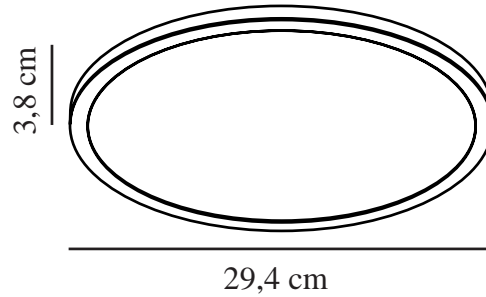

OJA 29 | IP54 2700K | SENSOR | CEILING LIGHT |

nordlux®

WHITE

2110456101

Voltage (V): 230 Volt

IP degree: IP54

Class (Class 1, Class 2, Class 3):

Class 2 (Double isolated)

Socket type: LED Module

Dimmerable: False

Primary material: Plastic

Secondary material: Plastic

Colour: White

Height (cm) : 3.8

Shade Diameter (cm): 29.4

EAN: 5704924007095

TUN: 2160514

Item Number: 2110456101

Pcs Per Master Carton: 3

Sales Box Height (cm): 30

Sales Box Width(cm): 30

Sales Box Depth (cm): 4.5

Sales Box Volume m³ : 0.004

Product net weight (kg): 0.67

Brightness of light (Lumen): 1600

Colour temperature (Kelvin): 2700

Ra-value : 80

Lifetime (hours): 25000

Beam angle (°) : 120

Candela (cd) (for directional lamp only): 0

Energy class: F

Actual watt (W): 0

- Microwave sensor with on/off pre-programmed LUX • Suitable for humid areas (IP54) • Ultra-thin design with backlight effect
- Adjustable time and range radius • Parallel, easy push-in connection • 5-year LED

The Oja series is characterised by its classic round and thin design with backlight effect, fitting perfectly into any interior design. Oja Sensor has a high IP rating (IP54) making it perfect for the bathroom or other humid areas and a built-in sensor that turns the light on when detecting motion.

ENERG

Nordlux
2110456101

A
B
C
D
E
F
G

15
kWh/1000h

2019/2015