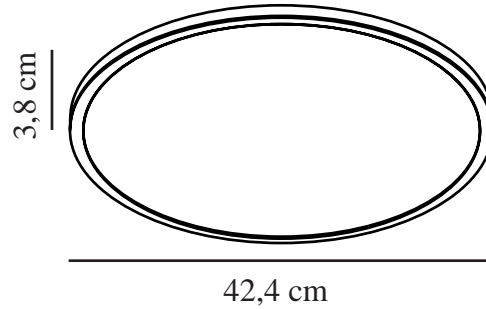

OJA 42 | IP54 2700K | SENSOR | CEILING LIGHT |

nordlux®

WHITE

2110476101

Voltage (V): 230 Volt

IP degree: IP54

Class (Class 1, Class 2, Class 3):

Class 2 (Double isolated)

Socket type: LED Module

Dimmerable: False

Primary material: Plastic

Secondary material: Plastic

Colour: White

Height (cm) : 3.8

Shade Diameter (cm): 42.4

EAN: 5704924007101

TUN: 2160515

Item Number: 2110476101

Pcs Per Master Carton: 3

Sales Box Height (cm): 43

Sales Box Width(cm): 43

Sales Box Depth (cm): 4.5

Sales Box Volume m³ : 0.0083

Product net weight (kg): 1.14

Brightness of light (Lumen): 2100

Colour temperature (Kelvin): 2700

Ra-value : 80

Lifetime (hours): 25000

Beam angle (°) : 120

Candela (cd) (for directional lamp only): 0

Energy class: F

Actual watt (W): 20

- Microwave sensor with on/off pre-programmed LUX • Suitable for humid areas (IP54) • Ultra-thin design with backlight effect
- Adjustable time and range radius • Parallel, easy push-in connection • 5-year LED

The Oja series is characterised by its classic round and thin design with backlight effect, fitting perfectly into any interior design. Oja Sensor has a high IP rating (IP54) making it perfect for the bathroom or other humid areas and a built-in sensor that turns the light on when detecting motion.

ENERG

Nordlux
2110476101

A
B
C
D
E
F
G

20
kWh/1000h

2019/2015