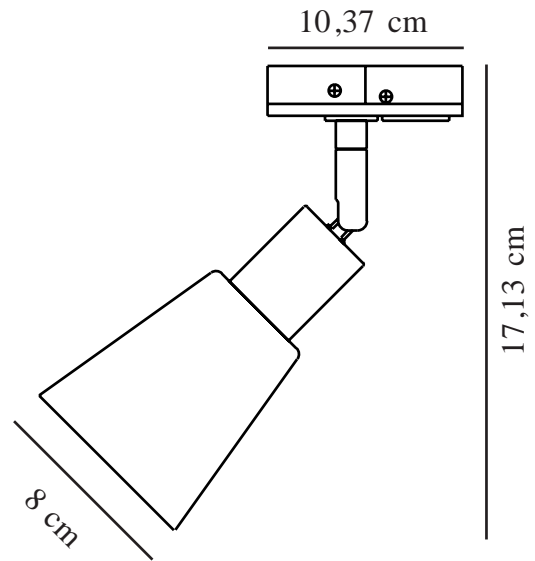

KONIEKEL LINK | TRACK LIGHT | WHITE

2110629901

nordlux®

Voltage (V): 230 Volt
IP degree: IP20
Maximum bulb wattage (W): 50
Class (Class 1, Class 2, Class 3):
Class 1 (Earth contact)
Socket type: GU10

Shade Diameter (cm): 6
Tilt Angle (°): 90
Turning Angle (°): 350
EAN: 5704924007248
TUN: 2160529
Item Number: 2110629901

Pcs Per Master Carton: 3
Sales Box Height (cm): 14
Sales Box Width(cm): 10
Sales Box Depth (cm): 10
Sales Box Volume m³ : 0.0014
Product net weight (kg): 0.231

Primary material: Metal
Secondary material: Plastic
Colour: White

• Fits the Nordlux Link system • Including two shades (metal and glass)

The Koniekel series has a classic, cone shaped design that fits perfectly into most interiors and does not take up any unnecessary space. Provides a pleasant, directional light that is perfect in the hallway or above the kitchen counter where you need a functional and practical light. Comes with two interchangeable shades – one in glass and one in metal depending on the design expression you want to create.