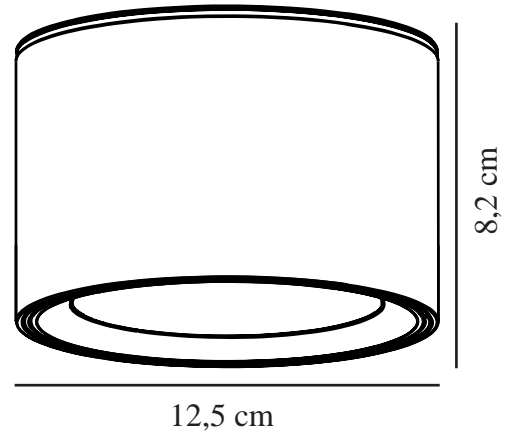

LANDON 8 | BATHROOM LIGHTING | WHITE

2110660101

nordlux®

Voltage (V): 230 Volt
IP degree: IP44
Class (Class 1, Class 2, Class 3):
Class 2 (Double isolated)
Socket type: LED Module
Parallel connection: True

Primary material: Metal
Secondary material: Plastic
Colour: White

Height (cm) : 8.2
EAN: 5704924007309
TUN: 2160535
Item Number: 2110660101
Pcs Per Master Carton: 3
Sales Box Height (cm): 11.25

Sales Box Width(cm): 13
Sales Box Depth (cm): 13
Sales Box Volume m³ : 0.0019
Product net weight (kg): 0.504