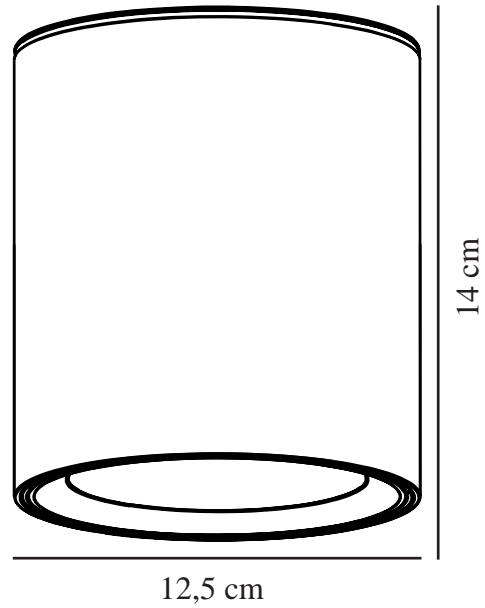

LANDON 14 | BATHROOM LIGHTING | WHITE

2110670101

nordlux®

Voltage (V): 230 Volt
IP degree: IP44
Class (Class 1, Class 2, Class 3):
Class 2 (Double isolated)
Socket type: LED Module
Parallel connection: True

Primary material: Metal
Secondary material: Plastic
Colour: White

Height (cm) : 14
EAN: 5704924007323
TUN: 2160537
Item Number: 2110670101
Pcs Per Master Carton: 3
Sales Box Height (cm): 17.25

Sales Box Width(cm): 13
Sales Box Depth (cm): 13
Sales Box Volume m³ : 0.0029
Product net weight (kg): 0.661

Brightness of light (Lumen): 600
Colour temperature (Kelvin): 2700
Ra-value : 80
Lifetime (hours): 20000
Beam angle (°) : 110
Energy class: F
Actual watt (W): 6.5

- 3-step Moodmaker™ dimming by using your regular wall switch • Night light • Suitable for the bathroom (IP44)
- Extra lid for mounting on hook included (IP20) • Easy installation • 5-year LED guarantee