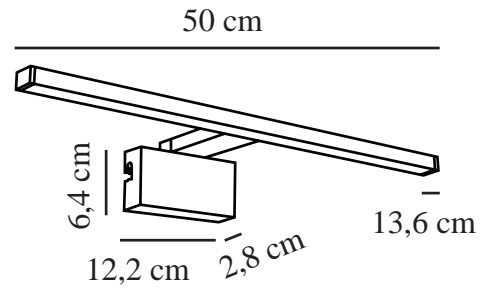

# MARLEE 50 3000K | WALL LIGHT | WHITE

2110701001

nordlux®

Voltage (V): 230 Volt  
IP degree: IP44  
Class (Class 1, Class 2, Class 3):  
Class 2 (Double isolated)  
Socket type: LED Module

Primary material: Metal  
Secondary material: Plastic  
Colour: White

Height (cm) : 9.6  
Width (cm): 50  
Length (cm): 50  
Projection (cm): 14.2

EAN: 5704924007361  
TUN: 2160541  
Item Number: 2110701001  
Pcs Per Master Carton: 3  
Sales Box Height (cm): 14.5

Sales Box Width(cm): 51.5  
Sales Box Depth (cm): 4.3  
Sales Box Volume m<sup>3</sup> : 0.0032  
Product net weight (kg): 0.355

Brightness of light (Lumen): 800  
Colour temperature (Kelvin): 3000  
Ra-value : 90  
Lifetime (hours): 25000  
Beam angle (°) : 120  
Energy class: F  
Actual watt (W): 8.9

- Three different installation possibilities included • Can be mounted on a wall, on a mirror or on a cabinet • Suited for humid areas (IP44)
- Natural light (RA90) and high light output • 5-year LED guarantee

Marlee is the perfect bathroom mirror light carried out in a slim, rectangular design. Easy to mount onto a cabinet, on the mirror or on the wall. Provides a pleasant, yet practical, downwards light. High IP rating (IP44) makes it suitable for the bathroom or other humid areas.