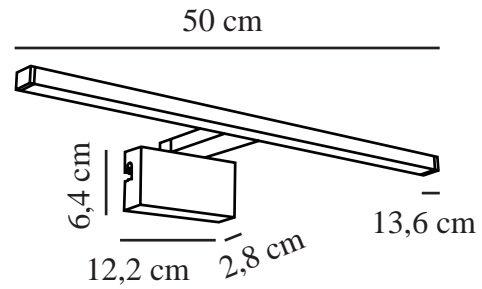

MARLEE 50 3000K | WALL LIGHT | BLACK

2110701003

nordlux®

Voltage (V): 230 Volt
IP degree: IP44
Class (Class 1, Class 2, Class 3):
Class 2 (Double isolated)
Socket type: LED Module

Primary material: Metal
Secondary material: Plastic
Colour: Black

Height (cm) : 9.6
Width (cm): 50
Length (cm): 50
Projection (cm): 14.2

EAN: 5704924007378
TUN: 2160542
Item Number: 2110701003
Pcs Per Master Carton: 3
Sales Box Height (cm): 14.5

Sales Box Width(cm): 51.5
Sales Box Depth (cm): 4.3
Sales Box Volume m³ : 0.0032
Product net weight (kg): 0.355

Marlee is the perfect bathroom mirror light carried out in a slim, rectangular design. Easy to mount onto a cabinet, on the mirror or on the wall. Provides a pleasant, yet practical, downwards light. High IP rating (IP44) makes it suitable for the bathroom or other humid areas.