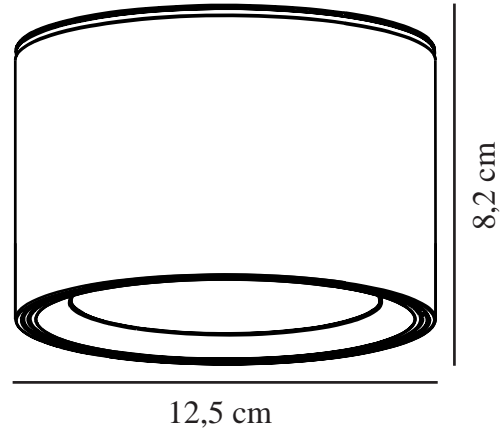

LANDON SMART | CEILING LIGHT | BLACK

2110840103

nordlux®