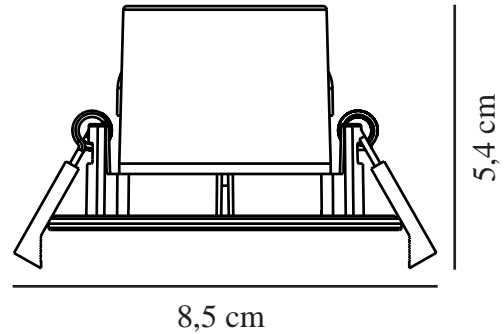

DON SMART | COLOUR | DOWNLIGHT | WHITE

2110900101

nordlux®