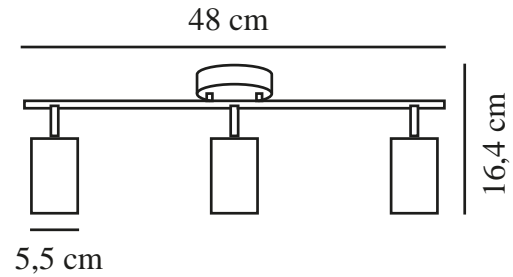

EXPLORE 3 | SPOT LIGHT | BLACK

2113270103

nordlux®

Voltage (V): 220-240 Volt
IP degree: IP20
Maximum bulb wattage (W): 3x7
Class (Class 1, Class 2, Class 3):
Class 1 (Earth contact)
Socket type: GU10
Parallel connection: False
Primary material: Metal
Secondary material: Ceramic
Colour: Black

Height (cm) : 17.3
Shade Diameter (cm): 5.5
Length (cm): 48.5
Tilt Angle (°): 90
Turning Angle (°): 350
EAN: 5704924009532
TUN: 2258637
Item Number: 2113270103

Pcs Per Master Carton: 3
Sales Box Height (cm): 49.5
Sales Box Width(cm): 13
Sales Box Depth (cm): 10.5
Sales Box Volume m³ : 0.0068
Product net weight (kg): 0.54