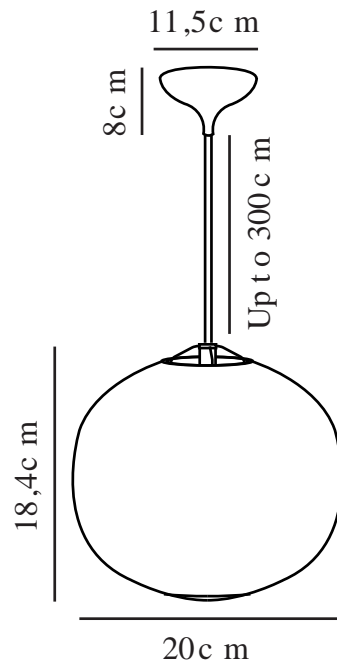

NAVONE 20 | CEILING PENDANT | WHITE

2220433001

Voltage (V): 220-240 Volt
IP degree: IP20
Maximum bulb wattage (W): 40
Class (Class 1, Class 2, Class 3):
Class 2 (Double isolated)
Socket type: E27

Height (cm) : 18.1
Width (cm): 20
Shade Diameter (cm): 20
Shade Height (cm): 18.4
Lenght (cm): 20

Sales Box Height (cm): 21.5
Sales Box Width(cm): 39.5
Sales Box Depth (cm): 26
Sales Box Volume m³ : 0.0221
Product net weight (kg): 0.86

Primary material: Glass
Secondary material: Metal
Colour of the cable: White
Length of the cable (cm): 300
Surface material of the cable:
Textile
Is the cable replaceable: False
Colour: White

EAN: 5704924010071
Item Number: 2220433001
Pcs Per Master Carton: 3

- Timeless and classic design with modern details • Organic shape
- Beautiful material mix of opal glass and brass

Navone is designed by Danish design studio Studio Mavro/Lefèvre by Sofie Lefèvre. The overall shape of the shade is soft and round, yet the very subtle curved bottom adds a new interesting dimension that transforms the lamp into more than just a sphere. The brass details add a contemporary touch, underlining the suspended lightness of the lamp.