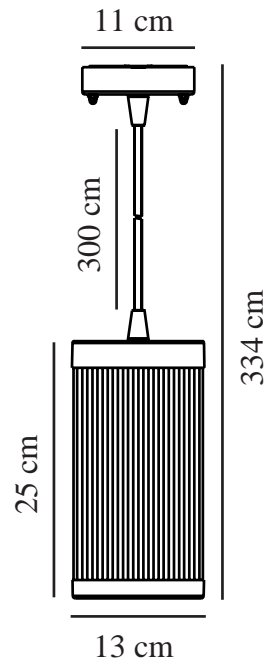

COUPAR OUTDOOR | CEILING PENDANT | WHITE

2218053001

nordlux®

Voltage (V): 220-240 Volt
IP degree: IP33
Maximum bulb wattage (W): 25
Class (Class 1, Class 2, Class 3):
Class 2 (Double isolated)
Socket type: E27
Parallel connection: True

Primary material: Plastic
Secondary material: Aluminium
Colour of the cable: Black
Length of the cable (cm): 300
Surface material of the cable:
Rubber
Is the cable replaceable: False
Suitable for Seaside: False
Colour: White

Height (cm) : 25
Width (cm): 13
Shade Diameter (cm): 13
Lenght (cm): 13
EAN: 5704924010569
TUN: 2276861
Item Number: 2218053001
Pcs Per Master Carton: 3

Sales Box Height (cm): 32.5
Sales Box Width(cm): 17
Sales Box Depth (cm): 14
Sales Box Volume m³ : 0.0077
Product net weight (kg): 1.045