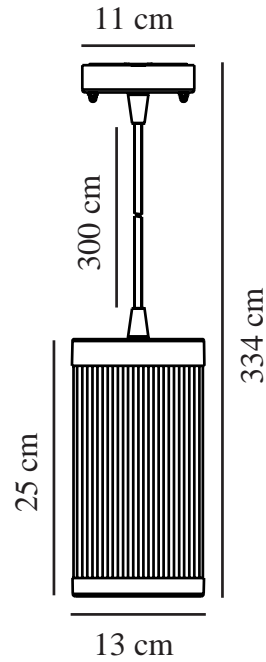

COUPAR OUTDOOR | CEILING PENDANT | SAND

2218053008

nordlux®

Voltage (V): 220-240 Volt
IP degree: IP33
Maximum bulb wattage (W): 25
Class (Class 1, Class 2, Class 3):
Class 2 (Double isolated)
Socket type: E27
Parallel connection: True

Primary material: Plastic
Secondary material: Aluminium
Colour of the cable: Black
Length of the cable (cm): 300
Surface material of the cable:
Rubber
Is the cable replaceable: False
Suitable for Seaside: False
Colour: Sand

Height (cm) : 25
Width (cm): 13
Shade Diameter (cm): 13
Length (cm): 13
EAN: 5704924010583
TUN: 2276883
Item Number: 2218053008
Pcs Per Master Carton: 3

Sales Box Height (cm): 32.5
Sales Box Width(cm): 17
Sales Box Depth (cm): 14
Sales Box Volume m³ : 0.0077
Product net weight (kg): 1.045