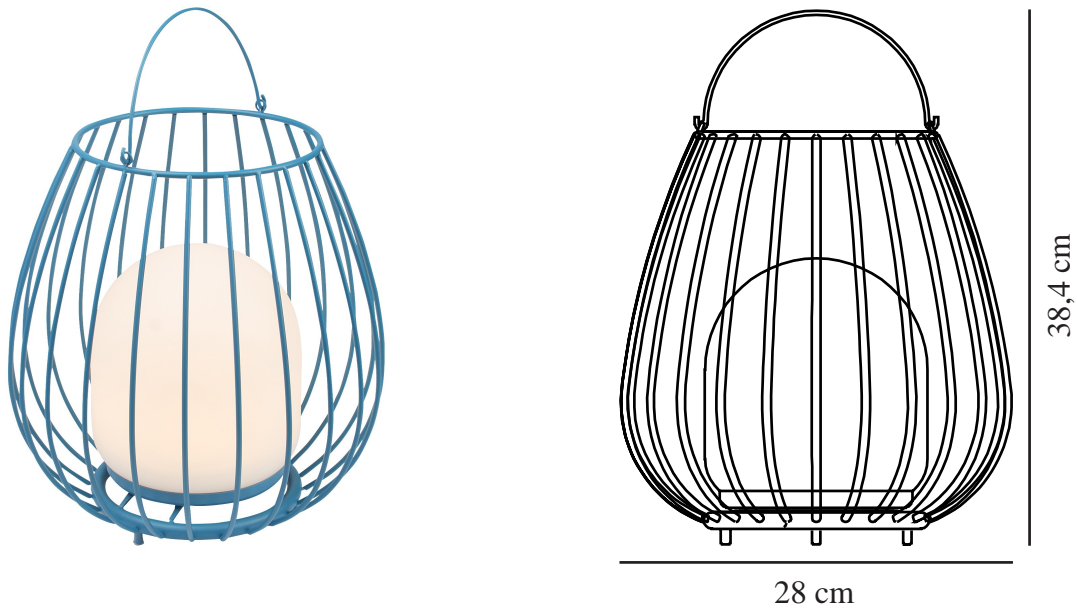

# JIM TO-GO | BATTERY LIGHT | BLUE

2218105006

nordlux®

IP degree: IP54  
Class (Class 1, Class 2, Class 3):  
Class 3 (12V)  
Socket type: LED Module  
Switch placement: On the  
table/ground base

Primary material: Metal  
Secondary material: Plastic  
Colour of the cable: White  
Length of the cable (cm): 100  
Surface material of the cable:  
Plastic  
Suitable for Seaside: False  
Colour: Blue

Height (cm) : 30.3  
Width (cm): 28  
Shade Diameter (cm): 16  
Lenght (cm): 28

EAN: 5704924010712  
TUN: 2276885  
Item Number: 2218105006  
Pcs Per Master Carton: 4  
Sales Box Height (cm): 32.5

Sales Box Width(cm): 29.5  
Sales Box Depth (cm): 29.5  
Sales Box Volume m<sup>3</sup> : 0.0283  
Product net weight (kg): 1.54

Brightness of light (Lumen): 300  
Colour temperature (Kelvin): 2700  
Ra-value : 80  
Lifetime (hours): 30000  
Battery lasting time for each  
lumen: 300lm/5h; 150lm/10h;  
75lm/18h  
Battery recharging 0%-100% (h):  
7  
Energy class: Exempt  
Actual watt (W): 3

- Portable and re-chargeable with included USB cable • High lumen output (300 lumen)
- 3-step Moodmaker™ • 5-year LED guarantee

Jim is designed by Danish design duo Says Who. The series has a rounded, airy silhouette and a practical handle that makes it easy to place wherever you need it. The portable lamp is battery powered and has Moodmaker™ functionality that makes it possible to adjust the light in three different light settings - perfect to set the right ambience on the terrace, balcony or in the garden. The lamp is easily charged with the included USB cable.