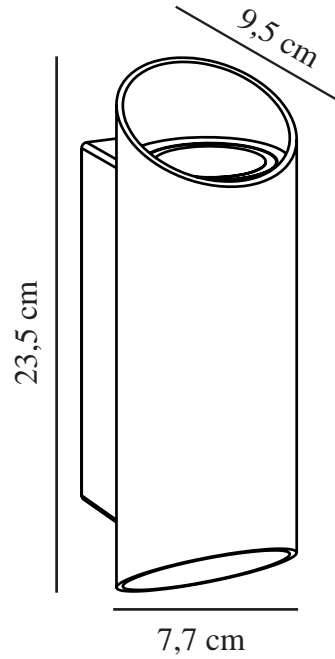

NICO ROUND 22 | WALL LIGHT | RUSTY

2218231009

nordlux®

Voltage (V): 220-240 Volt
IP degree: IP54
Maximum bulb wattage (W): 2x35
Class (Class 1, Class 2, Class 3):
Class 1 (Earth contact)
Socket type: GU10
Parallel connection: True

Primary material: Aluminium
Secondary material: Glass
Suitable for Seaside: False
Colour: Rusty

Height (cm) : 23.5
Width (cm): 7.7
Shade Diameter (cm): 7.7
Projection (cm): 9.5
EAN: 5704924010972
TUN: 2276852
Item Number: 2218231009

Pcs Per Master Carton: 3
Sales Box Height (cm): 24.5
Sales Box Width(cm): 10.5
Sales Box Depth (cm): 9
Sales Box Volume m³ : 0.0023
Product net weight (kg): 0.84

- Lights both up and down • Easy installation
- Parallel connection possible