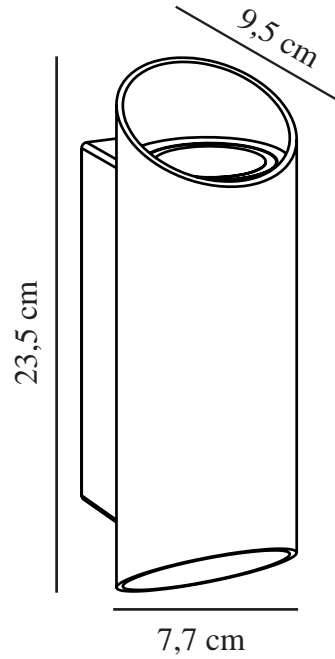

# NICO ROUND 22 | WALL LIGHT | ANTHRACITE

2218231050

nordlux®

Voltage (V): 220-240 Volt  
IP degree: IP54  
Maximum bulb wattage (W): 2x35  
Class (Class 1, Class 2, Class 3):  
Class 1 (Earth contact)  
Socket type: GU10  
Parallel connection: True

Primary material: Aluminium  
Secondary material: Glass  
Suitable for Seaside: False  
Colour: Anthracite

Height (cm) : 23.5  
Width (cm): 7.7  
Shade Diameter (cm): 7.7  
Projection (cm): 9.5

EAN: 5704924010989  
TUN: 2276873  
Item Number: 2218231050

Pcs Per Master Carton: 3  
Sales Box Height (cm): 24.5  
Sales Box Width(cm): 10.5  
Sales Box Depth (cm): 9  
Sales Box Volume m<sup>3</sup> : 0.0023  
Product net weight (kg): 0.84

- Lights both up and down • Easy installation
- Parallel connection possible