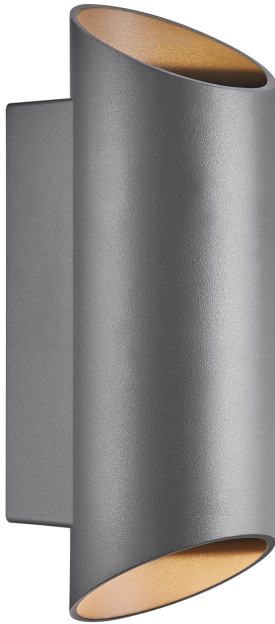

# NICO ROUND 22 | WALL LIGHT | ANTHRACITE

2218231050

nordlux®

Voltage (V): 220-240 Volt  
IP degree: IP54  
Maximum bulb wattage (W): 2x35  
Class (Class 1, Class 2, Class 3):  
Class 1 (Earth contact)  
Socket type: GU10  
Parallel connection: True

Primary material: Aluminium  
Secondary material: Glass  
Suitable for Seaside: False  
Colour: Anthracite

Height (cm) : 23.5  
Width (cm): 7.7  
Shade Diameter (cm): 7.7  
Projection (cm): 9.5

EAN: 5704924010989  
TUN: 2276873  
Item Number: 2218231050

Pcs Per Master Carton: 3  
Sales Box Height (cm): 24.5  
Sales Box Width(cm): 10.5  
Sales Box Depth (cm): 9  
Sales Box Volume m<sup>3</sup> : 0.0023  
Product net weight (kg): 0.84

- Lights both up and down • Easy installation
- Parallel connection possible

Nico Round has an elegant and modern design that casts the light both up and down, creating a beautiful light effect. The round and oblique silhouette fits most exterior designs with a classic or contemporary architecture.