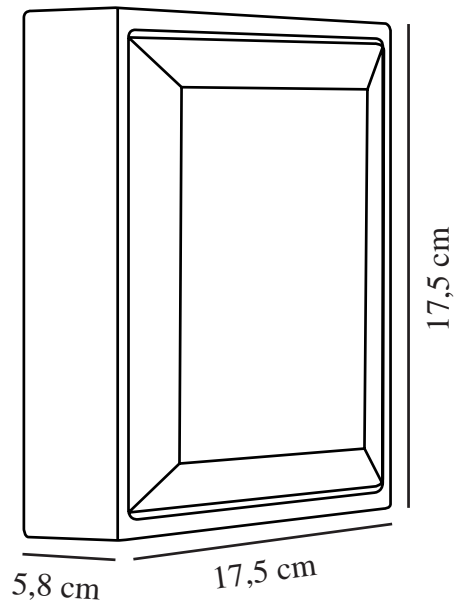

OLIVER | WALL LIGHT | BLACK

2218251003

nordlux®

Voltage (V): 220-240 Volt
IP degree: IP54
Class (Class 1, Class 2, Class 3):
Class 2 (Double isolated)
Socket type: LED Module
Parallel connection: True

Primary material: Plastic
Suitable for Seaside: False
Colour: Black

Height (cm) : 17.5
Width (cm): 17.5
Length (cm): 17.5
Projection (cm): 5.8

EAN: 5704924010996
TUN: 2276898
Item Number: 2218251003
Pcs Per Master Carton: 3
Sales Box Height (cm): 18.6

Sales Box Width(cm): 17.9
Sales Box Depth (cm): 7
Sales Box Volume m³ : 0.0023
Product net weight (kg): 0.3652