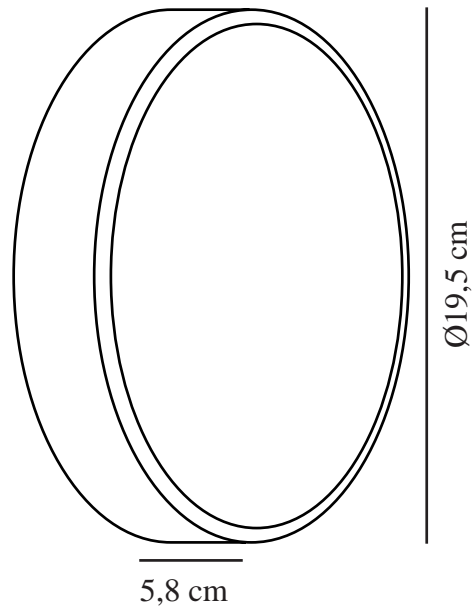

OLIVER | WALL LIGHT | BLACK

2218261003

nordlux®

Voltage (V): 220-240 Volt
IP degree: IP54
Class (Class 1, Class 2, Class 3):
Class 2 (Double isolated)
Socket type: LED Module
Parallel connection: True

Primary material: Plastic
Suitable for Seaside: False
Colour: Black

Width (cm): 19.5
Shade Diameter (cm): 19.5
Length (cm): 19.5
Projection (cm): 5.8

EAN: 5704924011009
TUN: 2276870
Item Number: 2218261003
Pcs Per Master Carton: 3
Sales Box Height (cm): 20.1

Sales Box Width(cm): 19.9
Sales Box Depth (cm): 6.4
Sales Box Volume m³ : 0.0026
Product net weight (kg): 0.3436

Brightness of light (Lumen): 600
Colour temperature (Kelvin): 2700
Ra-value : 80
Lifetime (hours): 30000
Energy class: E
Actual watt (W): 9

- Versatile wall light • Replaceable covers change the look (two included) • Backlight effect
- High lumen output • Entry for cables outside on wall • 5-year LED guarantee