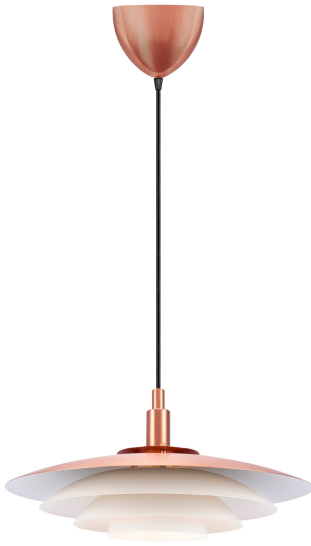

# BRETAGNE 38 | CEILING PENDANT | COPPER

39489930

nordlux®

Voltage (V): 220-240 Volt  
IP degree: IP20  
Maximum bulb wattage (W): 25  
Class (Class 1, Class 2, Class 3):  
Class 2 (Double isolated)  
Socket type: G9  
Parallel connection: False

Primary material: Metal  
Secondary material: Plastic  
Colour of the cable: Black  
Length of the cable (cm): 200  
Surface material of the cable:  
Plastic  
Is the cable replaceable: False  
Colour: Copper

Height (cm) : 18.8  
Width (cm): 38  
Shade Diameter (cm): 38  
Lenght (cm): 38

EAN: 5704924011467  
TUN: 2276975  
Item Number: 39489930  
Pcs Per Master Carton: 3

Sales Box Height (cm): 49  
Sales Box Width(cm): 39  
Sales Box Depth (cm): 13.5  
Sales Box Volume m<sup>3</sup> : 0.0258  
Product net weight (kg): 2.25

- Scandinavian clean and soft lines
- Multiple layered shades create a soft, diffused light
- White coloured inside for optimal light
- Beautiful copper effect

The Bretagne family is the epitome of Scandinavian clean and soft lines. The classic design with multiple layered shades ensure a soft, glare-free light that creates the perfect, cosy ambience.