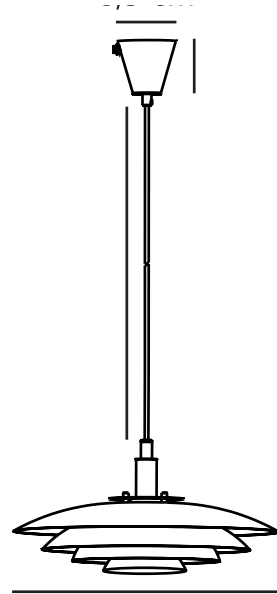

# BRETAGNE 38 | CEILING PENDANT | COPPER

39489930

nordlux®

Voltage (V): 220-240 Volt  
IP degree: IP20  
Maximum bulb wattage (W): 25  
Class (Class 1, Class 2, Class 3):  
Class 2 (Double isolated)  
Socket type: G9  
Parallel connection: False

Primary material: Metal  
Secondary material: Plastic  
Colour of the cable: Black  
Length of the cable (cm): 200  
Surface material of the cable:  
Plastic  
Is the cable replaceable: False  
Colour: Copper

Height (cm) : 18.8  
Width (cm): 38  
Shade Diameter (cm): 38  
Lenght (cm): 38

EAN: 5704924011467  
TUN: 2276975  
Item Number: 39489930  
Pcs Per Master Carton: 3

Sales Box Height (cm): 49  
Sales Box Width(cm): 39  
Sales Box Depth (cm): 13.5  
Sales Box Volume m<sup>3</sup> : 0.0258  
Product net weight (kg): 2.25