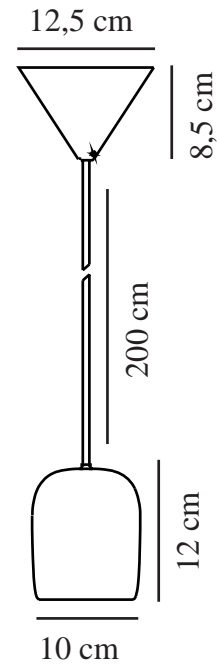

# NOTTI 10 | CEILING PENDANT | GREY

2213073010

nordlux®

Voltage (V): 220-240 Volt  
IP degree: IP20  
Maximum bulb wattage (W): 25  
Class (Class 1, Class 2, Class 3):  
Class 2 (Double isolated)  
Socket type: E27  
Parallel connection: False

Primary material: Metal  
Colour of the cable: Black  
Length of the cable (cm): 200  
Surface material of the cable:  
Plastic  
Is the cable replaceable: False  
Colour: Grey

Height (cm) : 12  
Width (cm): 10  
Shade Diameter (cm): 10  
Lenght (cm): 10

EAN: 5704924011719  
TUN: 2276926  
Item Number: 2213073010  
Pcs Per Master Carton: 6

Sales Box Height (cm): 15  
Sales Box Width(cm): 15  
Sales Box Depth (cm): 13  
Sales Box Volume m<sup>3</sup> : 0  
Product net weight (kg): 0.419

- Small, organic and elegantly shaped pendant • Nordic simplicity
- Matching colour inside to give a soft light • Hang three or more lamps together in a line or cluster

Notti has an organic and harmonic shape in a light, Nordic design expression. Here simplicity is key - the soft, matte surface matches the colour inside the pendant for an elegant effect and a soft light. Hang three or more lamps together in a line or a cluster to create a cool effect.