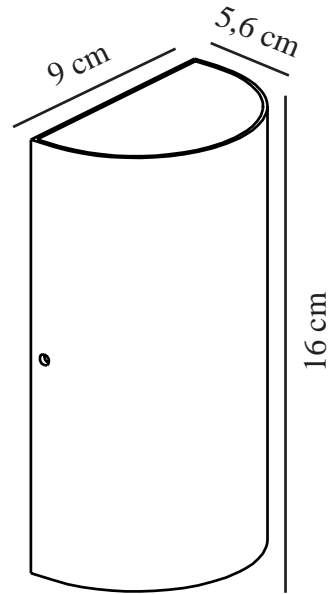

# ROLD ROUND | WALL LIGHT | SANDED

84141008

nordlux®

Voltage (V): 230 Volt  
IP degree: IP54  
Class (Class 1, Class 2, Class 3):  
Class 1 (Earth contact)  
Socket type: LED Module  
Parallel connection: True

Primary material: Metal  
Secondary material: Glass  
Colour of the glass: Clear  
Suitable for Seaside: False  
Colour: Sand

Height (cm) : 16  
Width (cm): 9  
Projection (cm): 5.6  
EAN: 5704924012402  
TUN: 2276999  
Item Number: 84141008  
Pcs Per Master Carton: 3  
Sales Box Height (cm): 17

Sales Box Width(cm): 9.5  
Sales Box Depth (cm): 6.5  
Sales Box Volume m<sup>3</sup> : 0.001  
Product net weight (kg): 0.6

Brightness of light (Lumen): 350  
Colour temperature (Kelvin): 3000  
Ra-value : 80  
Lifetime (hours): 30000  
Beam angle (°) : 125  
Energy class: E  
Actual watt (W): 10.5

- Both up- and downlight • Built-in parallel connection
- 5-year LED guarantee

  
**Nordlux**  
84141008

A  
B  
C  
D  
E  
F  
G

**E**

5  
kWh/1000h

 2019/2015

Rold is a minimalist and stylish wall light that lights both up and down - perfect for illuminating your entrance or house facade. The rounded shape provides an organic look that is underlined by the soft, sandy colour.