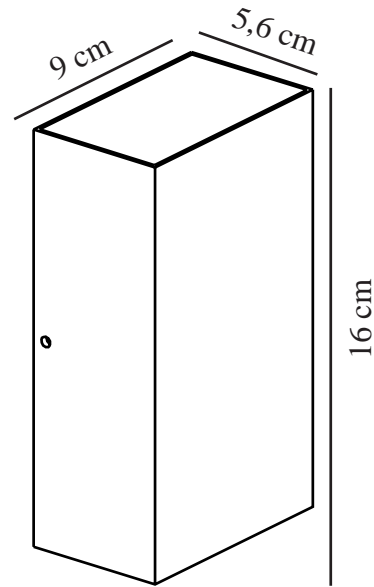

ROLD FLAT | WALL LIGHT | SANDED

84151008

nordlux®

Voltage (V): 230 Volt
IP degree: IP54
Class (Class 1, Class 2, Class 3):
Class 1 (Earth contact)
Socket type: LED Module
Parallel connection: True

Primary material: Metal
Secondary material: Glass
Colour of the glass: Clear
Suitable for Seaside: False
Colour: Sand

Height (cm) : 16
Width (cm): 9
Projection (cm): 5.6
EAN: 5704924012419
TUN: 2277000
Item Number: 84151008
Pcs Per Master Carton: 3
Sales Box Height (cm): 17

Sales Box Width(cm): 9.5
Sales Box Depth (cm): 6.5
Sales Box Volume m³ : 0.001
Product net weight (kg): 0.6

Brightness of light (Lumen): 350
Colour temperature (Kelvin): 3000
Ra-value : 80
Lifetime (hours): 30000
Beam angle (°) : 125
Energy class: E
Actual watt (W): 10.5

- Both up- and downlight
- Built-in parallel connection
- 5-year LED guarantee

Rold is a minimalist and stylish wall light that lights both up and down - perfect for illuminating your entrance or house facade. The cubist shape provides a streamlined look that is beautifully balanced by the soft, sandy colour.