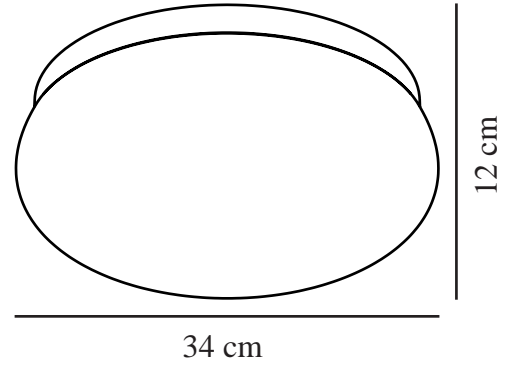

FOAM | CEILING LIGHT | WHITE

2210126001

nordlux®

Voltage (V): 230 Volt
IP degree: IP44
Maximum bulb wattage (W): 2x55
Class (Class 1, Class 2, Class 3):
Class 2 (Double isolated)
Socket type: E27
Parallel connection: True

Height (cm) : 12
Shade Diameter (cm): 34
EAN: 5704924012532
TUN: 2277017
Item Number: 2210126001

Pcs Per Master Carton: 3
Sales Box Height (cm): 12.5
Sales Box Width(cm): 38
Sales Box Depth (cm): 38
Sales Box Volume m³ : 0.018
Product net weight (kg): 0.5