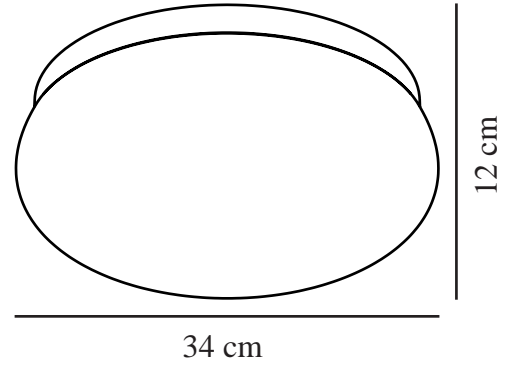

# FOAM | CEILING LIGHT | BLACK

2210126003

nordlux®

Voltage (V): 230 Volt  
IP degree: IP44  
Maximum bulb wattage (W): 2x55  
Class (Class 1, Class 2, Class 3):  
Class 2 (Double isolated)  
Socket type: E27  
Parallel connection: True

Height (cm) : 12  
Shade Diameter (cm): 34  
EAN: 5704924012556  
TUN: 2277010  
Item Number: 2210126003

Pcs Per Master Carton: 3  
Sales Box Height (cm): 12.5  
Sales Box Width(cm): 38  
Sales Box Depth (cm): 38  
Sales Box Volume m<sup>3</sup> : 0.018  
Product net weight (kg): 0.5