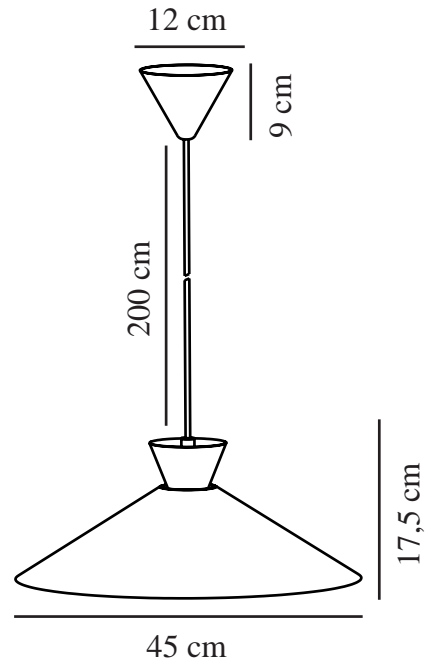

DIAL 45 | CEILING PENDANT | BLACK

2213353003

nordlux®

Voltage (V): 220-240 Volt
IP degree: IP20
Maximum bulb wattage (W): 40
Class (Class 1, Class 2, Class 3):
Class 2 (Double isolated)
Socket type: E27
Parallel connection: False

Primary material: Metal
Secondary material: Plastic
Colour of the cable: Black
Length of the cable (cm): 200
Surface material of the cable:
Plastic
Is the cable replaceable: False
Colour: Black

Height (cm) : 17.5
Width (cm): 45
Shade Diameter (cm): 45
Lenght (cm): 45
Mount directly into insulation:
False

EAN: 5704924013737
TUN: 2298461
Item Number: 2213353003

Pcs Per Master Carton: 2
Sales Box Height (cm): 50
Sales Box Width(cm): 50
Sales Box Depth (cm): 13.5
Sales Box Volume m³ : 0.0338
Product net weight (kg): 1.39

- Nordic simplicity with clean lines
- Decorative uplight effect creating a floating vibe
- Updated look from the fifties and sixties

Dial is a modern and contemporary family inspired by distinctive lighting designs from the 50s. The style is Nordic and streamlined, with an open and geometric shape that allows for lots of light to shine through. The open shade creates a decorative uplight effect when the light is turned on.