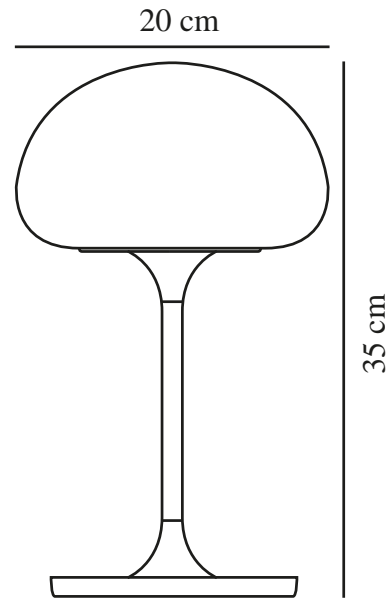

SPONGE ON A STICK | BATTERY LIGHT | BLACK

nordlux®

2320715003

IP degree: IP44
Class (Class 1, Class 2, Class 3):
Class 3 (12V)
Socket type: LED Module
Switch placement: On the
table/ground base
Parallel connection: False

Primary material: Plastic
Secondary material: Metal
Colour of the cable: Black
Length of the cable (cm): 150
Surface material of the cable:
Plastic
Suitable for Seaside: False
Colour: Black

Height (cm) : 35
Width (cm): 20
Shade Diameter (cm): 20
Length (cm): 20

EAN: 5704924014956
TUN: 2310412
Item Number: 2320715003
Pcs Per Master Carton: 3
Sales Box Height (cm): 36

Sales Box Width(cm): 20.5
Sales Box Depth (cm): 20.5
Sales Box Volume m³ : 0.0151
Product net weight (kg): 1