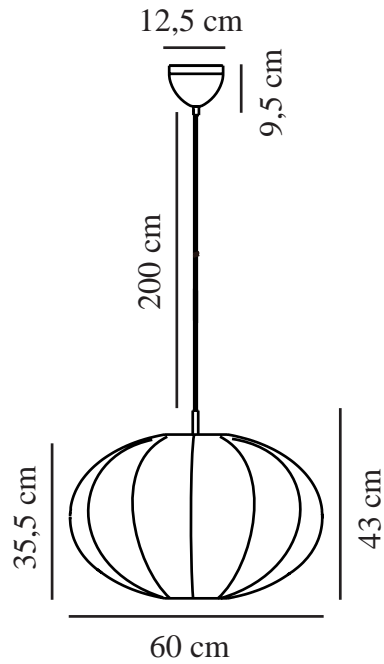

AERON 60 | CEILING PENDANT | WHITE

2312173001

nordlux®

Voltage (V): 220-240 Volt
IP degree: IP20
Maximum bulb wattage (W): 40
Class (Class 1, Class 2, Class 3):
Class 2 (Double isolated)
Socket type: E27
Parallel connection: False

Primary material: Textile
Secondary material: Metal
Colour of the cable: White
Length of the cable (cm): 200
Surface material of the cable:
Plastic
Is the cable replaceable: False
Colour: White

Height (cm) : 43
Width (cm): 60
Shade Diameter (cm): 60
Lenght (cm): 60
Mount directly into insulation:
False

EAN: 5704924015687
TUN: 2326249
Item Number: 2312173001

Pcs Per Master Carton: 3
Sales Box Height (cm): 37
Sales Box Width(cm): 29
Sales Box Depth (cm): 13
Sales Box Volume m³ : 0.0139
Product net weight (kg): 0.98