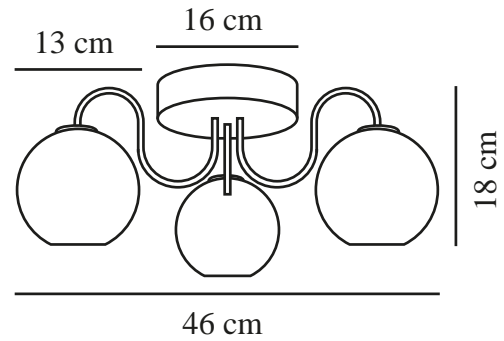

FRANCA | CEILING LIGHT | BRASS

2312506035

nordlux®

Voltage (V): 220-240 Volt
IP degree: IP20
Maximum bulb wattage (W): 3x40
Class (Class 1, Class 2, Class 3):
Class 2 (Double isolated)
Socket type: E14
Parallel connection: False

Height (cm) : 18
Width (cm): 46.2
Shade Diameter (cm): 13
Lenght (cm): 46.2
Mount directly into insulation:
False

Sales Box Height (cm): 21
Sales Box Width(cm): 30
Sales Box Depth (cm): 40
Sales Box Volume m³ : 0.0252
Product net weight (kg): 1.15

Primary material: Metal
Secondary material: Glass
Colour: Brass

EAN: 5704924015908
TUN: 2326288
Item Number: 2312506035
Pcs Per Master Carton: 3

- A classic vintage design • Beautiful glossy glass paired with shiny brass
- A reinterpretation of the classic chandelier • Provides a soft, diffused light