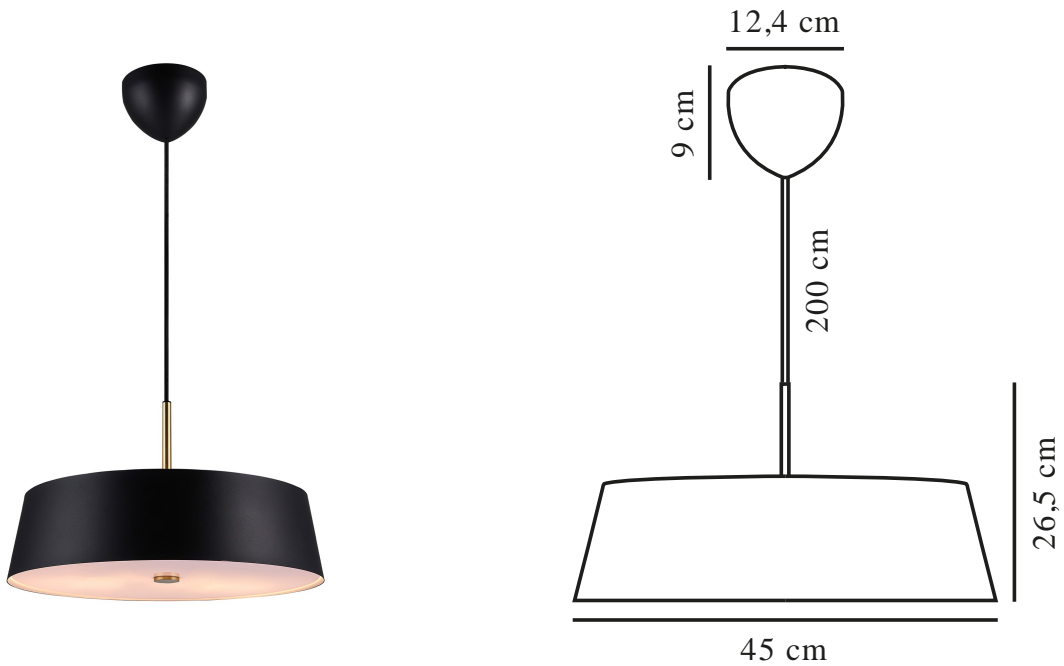

CLASI 45 | CEILING PENDANT | BLACK

2312623003

nordlux®

Voltage (V): 220-240 Volt
IP degree: IP20
Maximum bulb wattage (W): 3x15
Class (Class 1, Class 2, Class 3):
Class 2 (Double isolated)
Socket type: E14
Parallel connection: False

Primary material: Metal
Secondary material: Plastic
Colour of the cable: Black
Length of the cable (cm): 200
Surface material of the cable:
Textile
Is the cable replaceable: False
Colour: Black

Height (cm) : 26.5
Width (cm): 45
Tube Diameter (cm): 1.35
Shade Diameter (cm): 45

EAN: 5704924015939
TUN: 2326279
Item Number: 2312623003
Pcs Per Master Carton: 2

Sales Box Height (cm): 16.5
Sales Box Width(cm): 48.5
Sales Box Depth (cm): 48.5
Sales Box Volume m³ : 0.0388
Product net weight (kg): 4

- Classic and elegant design
- Elegant diffuser at both the top and bottom for a glare-free light

Clasi is a modern take on a classic lighting design. The black metal shade is an interesting contrast to the lightweight brass suspension. The wide shade provides you with a wide field of light, and diffusers at both the top and bottom ensure a pleasant, glare-free light.