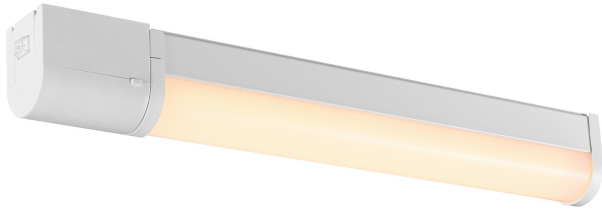

MALAIKA 49 | WALL LIGHT | WHITE

2310201001

nordlux®

Voltage (V): 230 Volt
IP degree: IP44
Class (Class 1, Class 2, Class 3):
Class 1 (Earth contact)
Socket type: LED Module
Switch placement: On the fixture
Parallel connection: False

Primary material: Aluminium
Secondary material: Plastic
Colour: White

Height (cm) : 7
Width (cm): 5.5
Lenght (cm): 49.4
Projection (cm): 5.5
Tilt Angle (°): 0
Turning Angle (°): 0

EAN: 5704924016059
TUN: 2326321
Item Number: 2310201001
Pcs Per Master Carton: 6
Sales Box Height (cm): 8.5

Sales Box Width(cm): 51
Sales Box Depth (cm): 7
Sales Box Volume m³ : 0.003
Product net weight (kg): 0.5

Brightness of light (Lumen): 540
Colour temperature (Kelvin): 3000
Ra-value : 80
Lifetime (hours): 20000
Energy class: E
Actual watt (W): 6

- Suitable for the bathroom (IP44) • Built-in power outlet
- On/off switch on fixture • 5-year LED guarantee

Malaika is the perfect light to place next to your bathroom mirror. Malaika provides a practical light for shaving or getting ready and the built-in power outlet makes it easy to plug in a shaver, hair dryer or phone charger.