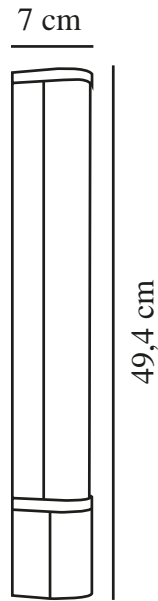

MALAIKA 49 | WALL LIGHT | WHITE

2310201001

nordlux®

Voltage (V): 230 Volt
IP degree: IP44
Class (Class 1, Class 2, Class 3):
Class 1 (Earth contact)
Socket type: LED Module
Switch placement: On the fixture
Parallel connection: False

Primary material: Aluminium
Secondary material: Plastic
Colour: White

Height (cm) : 7
Width (cm): 5.5
Lenght (cm): 49.4
Projection (cm): 5.5
Tilt Angle (°): 0
Turning Angle (°): 0

EAN: 5704924016059
TUN: 2326321
Item Number: 2310201001
Pcs Per Master Carton: 6
Sales Box Height (cm): 8.5

Sales Box Width(cm): 51
Sales Box Depth (cm): 7
Sales Box Volume m³ : 0.003
Product net weight (kg): 0.5

Brightness of light (Lumen): 540
Colour temperature (Kelvin): 3000
Ra-value : 80
Lifetime (hours): 20000
Energy class: E
Actual watt (W): 6