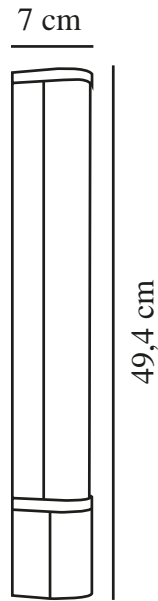

MALAIKA 49 | WALL LIGHT | BLACK

2310201003

nordlux®

Voltage (V): 230 Volt
IP degree: IP44
Class (Class 1, Class 2, Class 3):
Class 1 (Earth contact)
Socket type: LED Module
Switch placement: On the fixture
Parallel connection: False

Primary material: Aluminium
Secondary material: Plastic
Colour: Black

Height (cm) : 7
Width (cm): 5.5
Length (cm): 49.4
Projection (cm): 5.5
Tilt Angle (°): 0
Turning Angle (°): 0

EAN: 5704924016066
TUN: 2326323
Item Number: 2310201003
Pcs Per Master Carton: 6
Sales Box Height (cm): 8.5

Sales Box Width(cm): 51
Sales Box Depth (cm): 7
Sales Box Volume m³ : 0.003
Product net weight (kg): 0.5

Brightness of light (Lumen): 540
Colour temperature (Kelvin): 3000
Ra-value : 80
Lifetime (hours): 20000
Energy class: E
Actual watt (W): 6