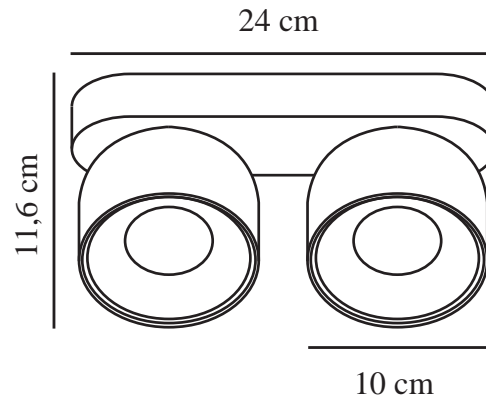

PITCHER 2-SPOT | SPOT LIGHT | BLACK

2310410103

nordlux®

Voltage (V): 220-240 Volt
IP degree: IP20
Maximum bulb wattage (W): 2x10
Class (Class 1, Class 2, Class 3):
Class 2 (Double isolated)
Socket type: GU10
Parallel connection: True

Colour: Black
Height (cm) : 11.6
Shade Diameter (cm): 10
Length (cm): 24
Tilt Angle (°): 55
Turning Angle (°): 350

Pcs Per Master Carton: 3
Sales Box Height (cm): 13
Sales Box Width(cm): 29.5
Sales Box Depth (cm): 11.5
Sales Box Volume m³ : 0.0044
Product net weight (kg): 1.05

Primary material: Metal
Colour of the cable: Blue & brown
Length of the cable (cm): 20
Surface material of the cable:
Plastic
Is the cable replaceable: False

EAN: 5704924016202
TUN: 2326264
Item Number: 2310410103

- Smooth, rounded design
- Hidden tilt hinge
- Directional light

Pitcher has a smooth, rounded design with a hidden tilt hinge that enables you to angle the light in all directions. Place the spots in a long hallway or use it to accentuate certain interior details, e.g. a gallery wall.