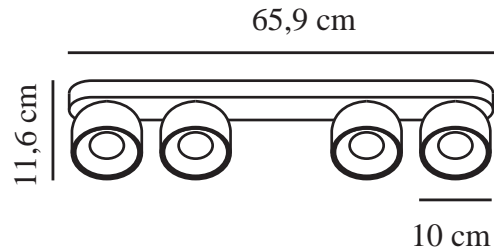

PITCHER 4-SPOT | SPOT LIGHT | BLACK

2310430103

nordlux®

Voltage (V): 220-240 Volt
IP degree: IP20
Maximum bulb wattage (W): 4x10
Class (Class 1, Class 2, Class 3):
Class 2 (Double isolated)
Socket type: GU10
Parallel connection: True

Colour: Black
Height (cm) : 11.6
Shade Diameter (cm): 10
Length (cm): 66
Tilt Angle (°): 55
Turning Angle (°): 350

Pcs Per Master Carton: 3
Sales Box Height (cm): 13
Sales Box Width(cm): 67.5
Sales Box Depth (cm): 11.5
Sales Box Volume m³ : 0.0101
Product net weight (kg): 2.315

Primary material: Metal
Colour of the cable: Blue & brown
Length of the cable (cm): 20
Surface material of the cable:
Plastic
Is the cable replaceable: False

EAN: 5704924016240
TUN: 2326268
Item Number: 2310430103