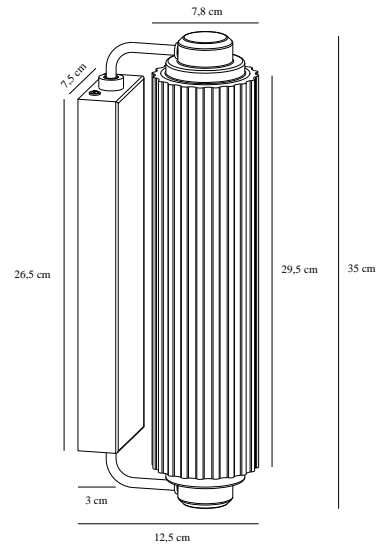

NIMAL DOUBLE | WALL LIGHT | BLACK

2310521003

nordlux®

Voltage (V): 220-240 Volt
IP degree: IP44
Maximum bulb wattage (W): 2x25
Class (Class 1, Class 2, Class 3):
Class 2 (Double isolated)
Socket type: E14
Parallel connection: False

Height (cm) : 35
Shade Diameter (cm): 7
Projection (cm): 12.5
EAN: 5704924016295
TUN: 2326340
Item Number: 2310521003

Pcs Per Master Carton: 3
Sales Box Height (cm): 22
Sales Box Width(cm): 38.5
Sales Box Depth (cm): 9.5
Sales Box Volume m³ : 0.008
Product net weight (kg): 1.44

Primary material: Plastic
Secondary material: Metal
Colour: Black

• Suitable for the bathroom (IP44) • Decorative, ribbed shade

The Nimal series is produced in a round and elegant Art Deco design with a beautiful ribbed shade. The opal white diffuser ensures a pleasant light. This wall lamp creates the perfect ambience above or beside your bathroom mirror.