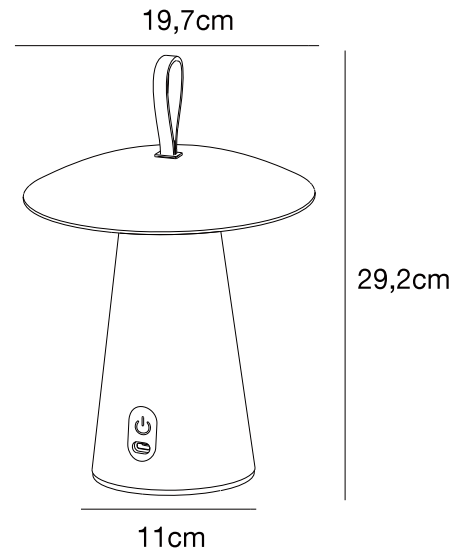

ARA TO-GO 2 | BATTERY LIGHT | WHITE

2318245001

nordlux®

Voltage (V): 5 Volt
IP degree: IP54
Class (Class 1, Class 2, Class 3):
Class 3 (12V)
Socket type: LED Module
Switch placement: On the fixture
Parallel connection: False

Primary material: Aluminium
Secondary material: Plastic
Colour of the cable: Black
Length of the cable (cm): 100
Surface material of the cable:
Plastic
Is the cable replaceable: True
Suitable for Seaside: False
Colour: White

Height (cm) : 29.2
Shade Diameter (cm): 19.7
EAN: 5704924016912
TUN: 2353695
Item Number: 2318245001
Pcs Per Master Carton: 3
Sales Box Height (cm): 25.5
Sales Box Width(cm): 22.5

Sales Box Depth (cm): 22.5
Sales Box Volume m³ : 0.0129
Product net weight (kg): 1

Brightness of light (Lumen): 240
Colour temperature (Kelvin): 3000
Ra-value : 80
Lifetime (hours): 30000
Beam angle (°) : 98
Candela (cd) (for directional
lamp only): 95
Battery lasting time for each
lumen: 100%/6.5h; 40%/15h;
10%/80h
Battery recharging 0%-100% (h):
5
Energy class: E
Actual watt (W): 2