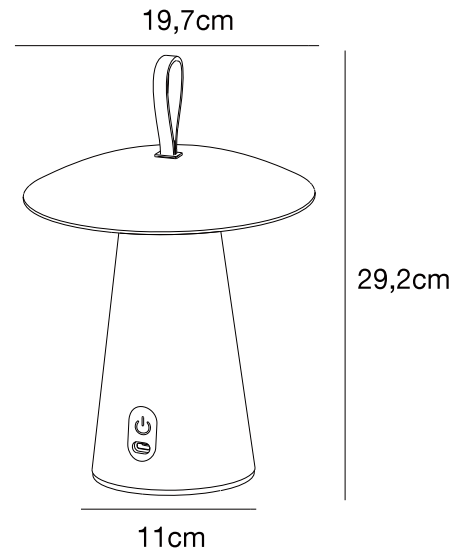

ARA TO-GO 2 | BATTERY LIGHT | SAND

2318245008

nordlux®

Voltage (V): 5 Volt
IP degree: IP54
Class (Class 1, Class 2, Class 3):
Class 3 (12V)
Socket type: LED Module
Switch placement: On the fixture

Primary material: Aluminium
Secondary material: Plastic
Colour of the cable: Black
Length of the cable (cm): 100
Surface material of the cable:
Plastic
Is the cable replaceable: True
Suitable for Seaside: False
Colour: Sand

Height (cm) : 29.2
Shade Diameter (cm): 19.7
EAN: 5704924016929
TUN: 2353694
Item Number: 2318245008
Pcs Per Master Carton: 3
Sales Box Height (cm): 25.5
Sales Box Width(cm): 22.5

Sales Box Depth (cm): 22.5
Sales Box Volume m³ : 0.0129
Product net weight (kg): 1

Brightness of light (Lumen): 240
Colour temperature (Kelvin): 3000
Ra-value : 80
Lifetime (hours): 30000
Beam angle (°) : 98
Candela (cd) (for directional
lamp only): 95
Battery lasting time for each
lumen: 100%/6.5h; 40%/15h;
10%/80h
Battery recharging 0%-100% (h):
5
Energy class: E
Actual watt (W): 2

This small, portable table lamp, Ara, is perfect for illuminating warm summer nights on your balcony or terrace. The lamp has a cute, cone shaped design with soft leather details. Easy to bring with you and place wherever you need it. Create the perfect lighting with the built-in dimmer function and up to 80 hours of battery life. The lamp is easily charged with the included USB cable.