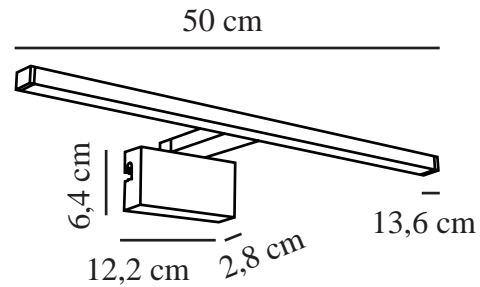

MARLEE 50 3000K | WALL LIGHT | CHROME

2110701033

nordlux®

Voltage (V): 220-240 Volt
IP degree: IP44
Class (Class 1, Class 2, Class 3):
Class 2 (Double isolated)
Socket type: LED Module
Parallel connection: False

Primary material: Metal
Secondary material: Plastic
Colour: Chrome

Height (cm) : 9.6
Width (cm): 50
Length (cm): 50
Projection (cm): 14.2

EAN: 5704924017100
TUN: 2357933
Item Number: 2110701033
Pcs Per Master Carton: 3
Sales Box Height (cm): 14.5

Sales Box Width(cm): 51.5
Sales Box Depth (cm): 4.3
Sales Box Volume m³ : 0.0032
Product net weight (kg): 0.355

Brightness of light (Lumen): 800
Colour temperature (Kelvin): 3000
Ra-value : 90
Lifetime (hours): 25000
Beam angle (°) : 120
Candela (cd) (for directional lamp only): 0
Energy class: F
Actual watt (W): 8.9

Marlee is the perfect bathroom mirror light, produced in a slim, rectangular design. Easy to mount onto a cabinet, on a mirror or on the wall. Marlee provides pleasant, yet practical, downwards light. High IP rating (IP44) makes it suitable for the bathroom.