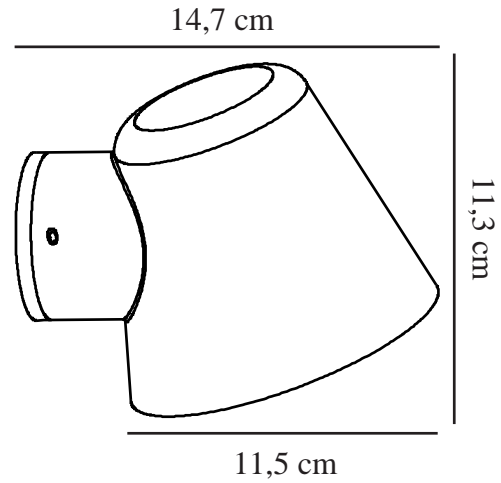

ALERIA | WALL LIGHT | BRASS

2019131035

nordlux®

Voltage (V): 220-240 Volt
IP degree: IP44
Maximum bulb wattage (W): 35
Class (Class 1, Class 2, Class 3):
Class 1 (Earth contact)
Socket type: GU10
Parallel connection: False

Height (cm) : 11.3
Shade Diameter (cm): 11.5
Projection (cm): 14.7
EAN: 5704924017421
TUN: 2366786
Item Number: 2019131035

Pcs Per Master Carton: 3
Sales Box Height (cm): 10.6
Sales Box Width(cm): 15.3
Sales Box Depth (cm): 12.3
Sales Box Volume m³ : 0.002
Product net weight (kg): 0.425